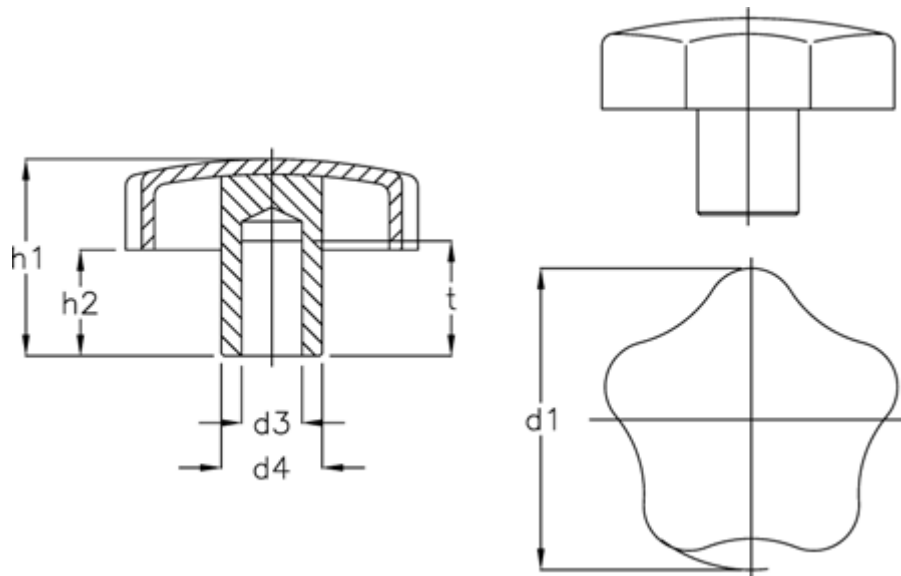

Article number: 20538220

Description: E+G Hand knob GN 5336-50-B 10-C-PL

Measures

d_1	= 50
d_3	= B10
d_4	= 19
H_1	= 32
H_2	= 16.0
t_1 min.	= 18